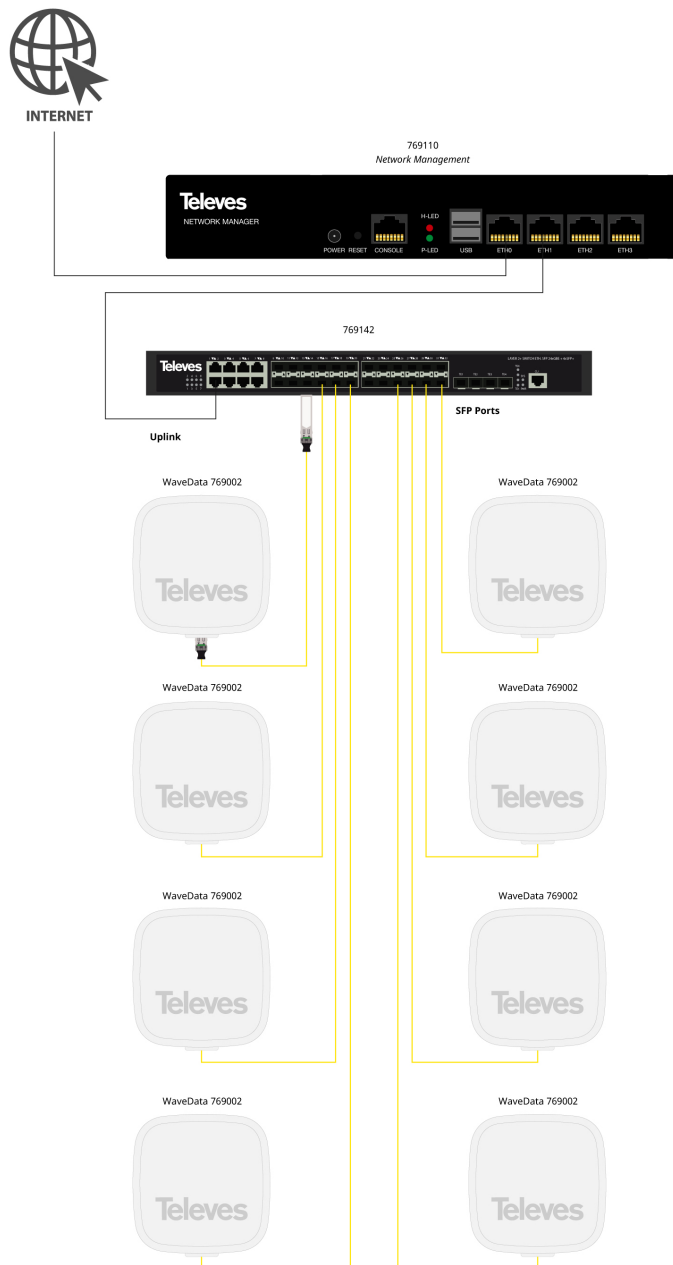

## Network Manager 4xGbE

This Router allows the management of the network, routing and firewalling secure access. The intuitive user interface simplifies the configuration and the system administration.

It features 4 GbE ports and a 1.99GHz Quad Core CPU and 2GB RAM.

**Ref.769110**

**Art.Nr**

RDATA4

**EAN13**

8424450203590

### Highlights

- Hot-Spot Captive Portal
- OpenVPN Server/Client for secure remote access
- Radius Server for access control
- Powerful and flexible firewall
- Complete logging capabilities
- MultiWan/High availability
- User friendly web interface
- Supports 802.1q
- The equipment is provided with an embedded Power Supply, as well as a connector that allows connecting an auxiliary Power Supply
- 19" 1U Rack mount

## Application example

(Click to see the picture)