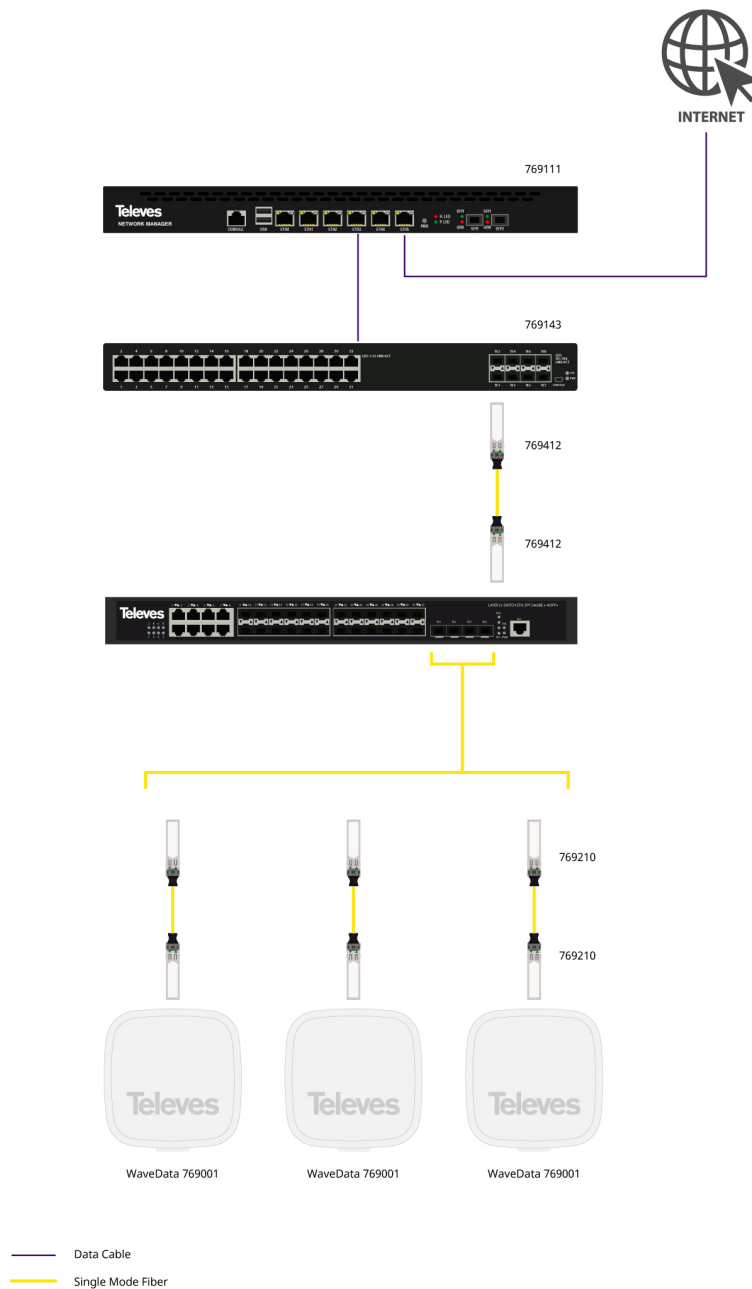

Televes reserves the right to modify the product

Network Manager 6xGbE + 2xSFP

This Router allows the management of the network, routing and firewalling secure access. The intuitive user interface simplifies the configuration and the system administration.

It features 6 GbE ports, 2 SFP ports and a 3.4GHz Dual Core CPU and 4GB RAM.

Ref.769111

Art.Nr

RDATA6

EAN13

8424450208014

Highlights

- Hot-Spot Captive Portal
- OpenVPN Server/Client for secure remote access
- Radius Server for access control
- Powerful and flexible firewall
- Complete logging capabilities
- MultiWan/High availability
- Gigabit SFP (ref. 769210 or 769212) compatible
- User friendly web interface
- Supports 802.1q
- 19" 1U Rack mount

Application example

(Click to see the picture)

Technical specifications

CPU number of cores		2
CPU speed	GHz	3.4
RAM	GB	4
Input voltage	Vac	100 ... 240
Mains frequency		50 Hz / 60 Hz
Number of Gigabit Ethernet ports (10/100/1000BaseT)		6
Number of SFP ports (1Gbps)		2
Number of USB ports		2
Display port		VGA
OS		FreeBSD
Operating temperature	°C	-5 ... 45
Colour		Black